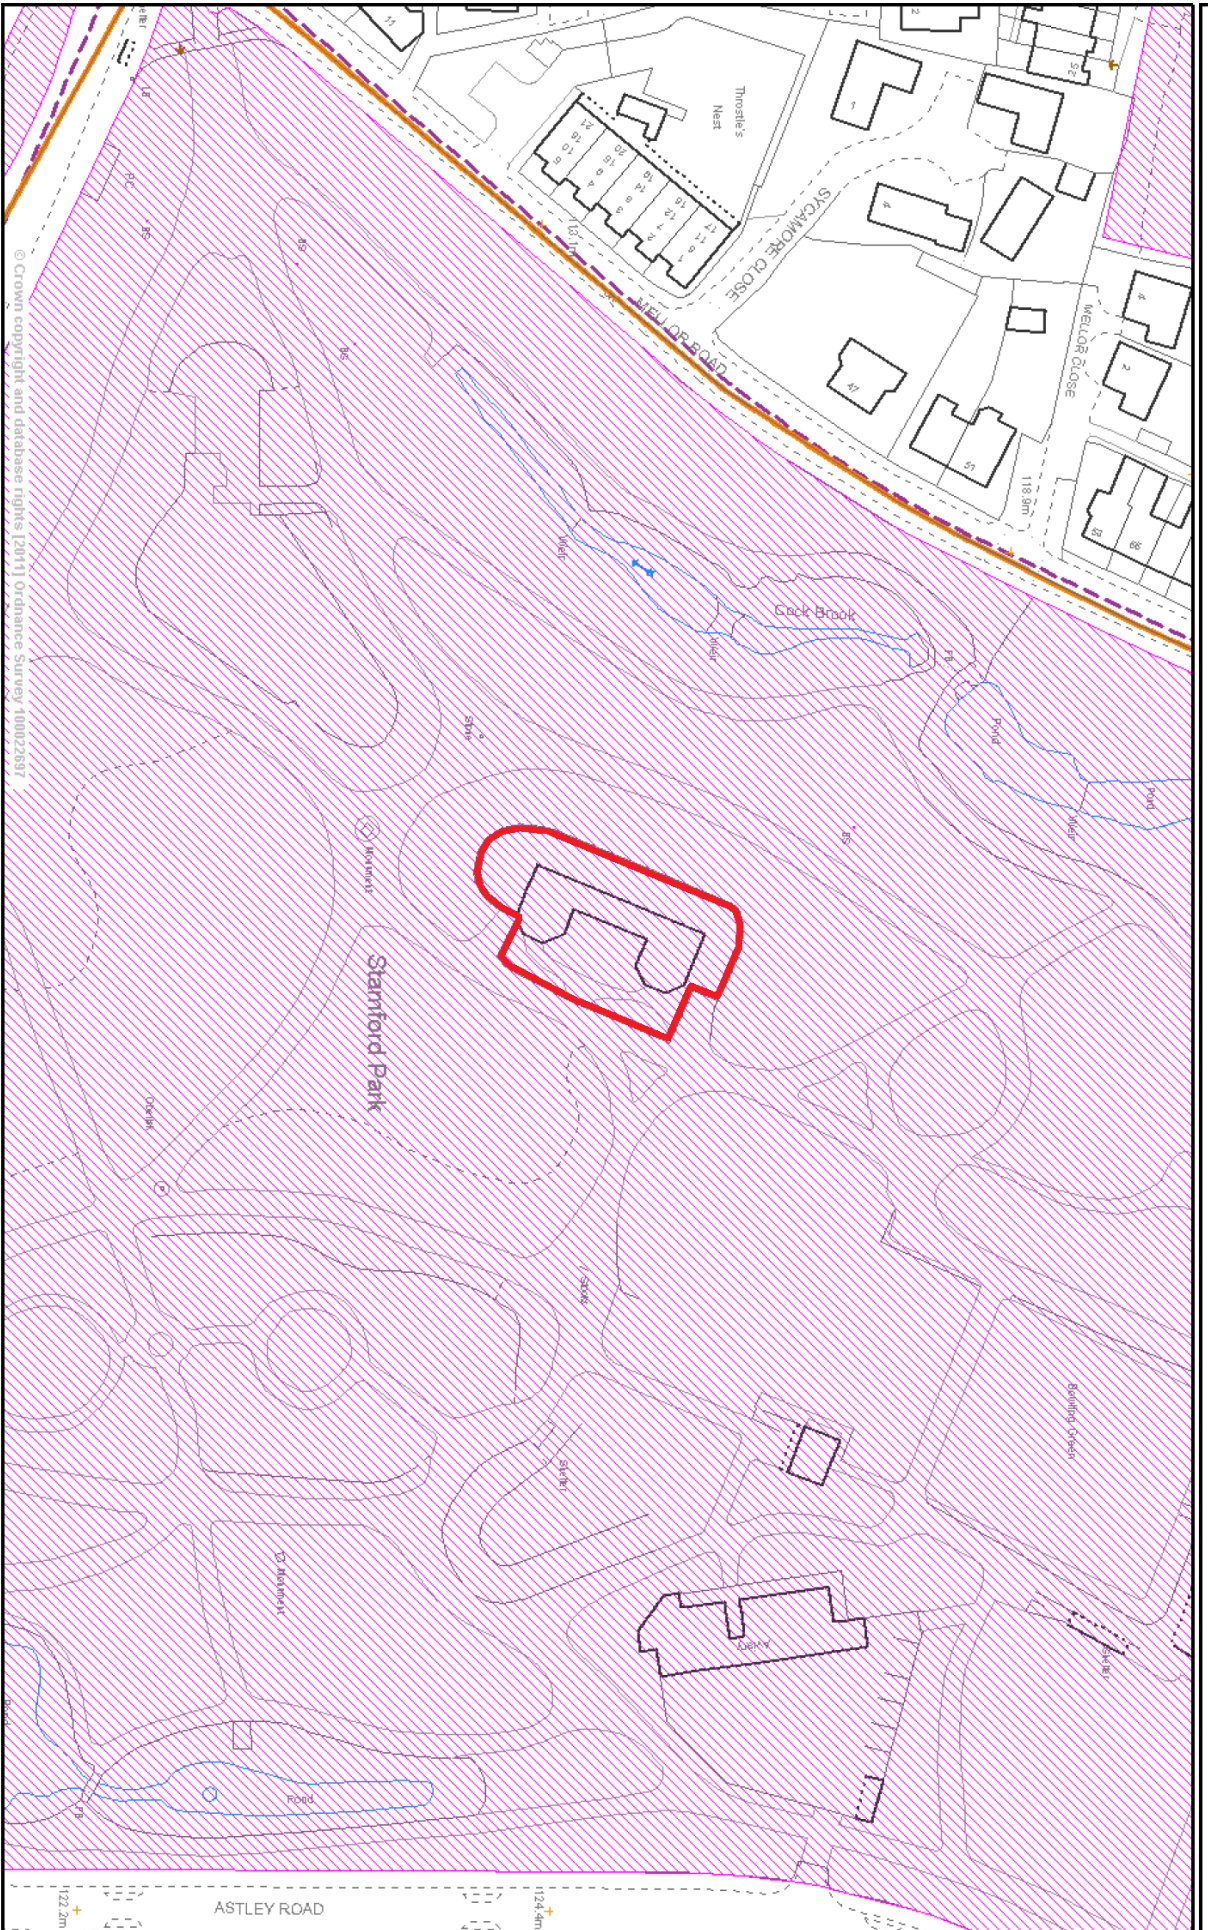

Conservatory, Stamford Park

© Crown copyright and database rights [2017] Ordnance Survey 100022897

This map is reproduced from Ordnance Survey material with the permission of Ordnance Survey on behalf of the Controller of Her Majesty's Stationary Office (c) Crown copyright. Unauthorised reproduction infringes Crown copyright and may lead to prosecution or civil proceedings.

Scale 1/1250

Centre = 395366 E 398914 N

Date 20/9/2021